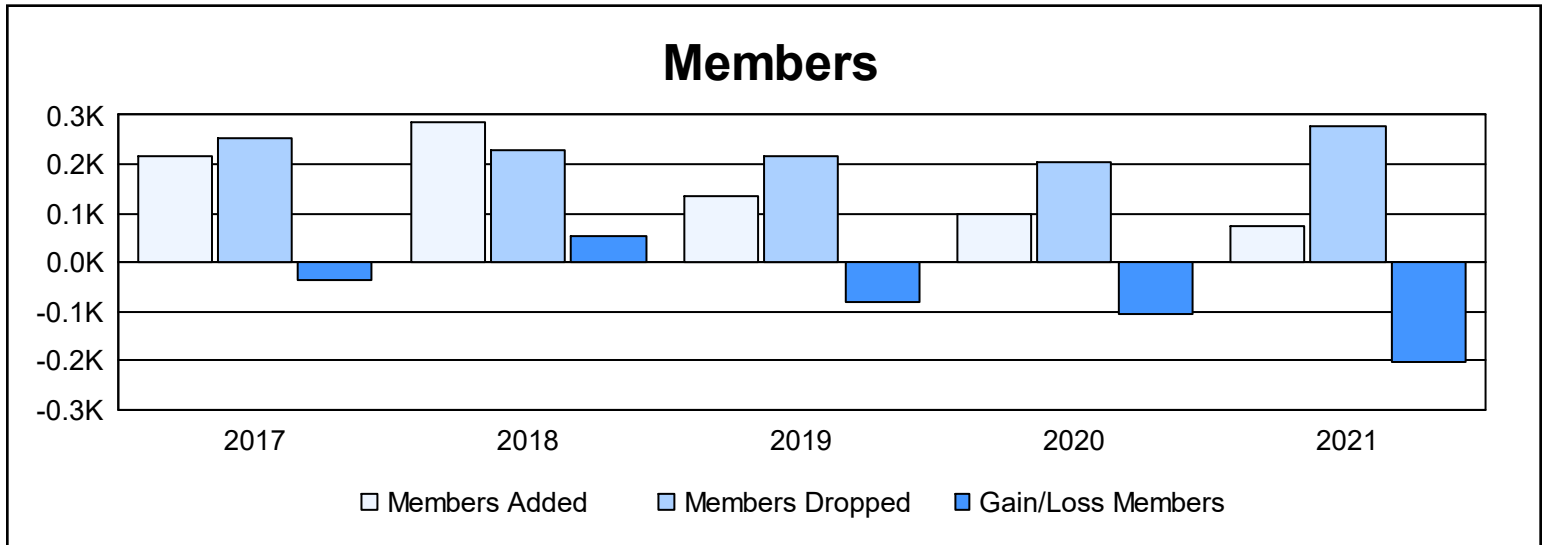

Year	New Clubs	Dropped Clubs	Gain/ Loss Clubs	New Members	Charter Members	Reinstate Members	Transfer Members	Total Member Added	Total Members Dropped	Gain/ Loss Members
2016-2017	1	1	0	185	26	1	6	218	254	-36
2017-2018	1	0	1	247	23	7	7	284	230	54
2018-2019	0	3	-3	117	1	8	9	135	215	-80
2019-2020	0	4	-4	93	0	2	3	98	204	-106
2020-2021	0	8	-8	65	0	4	4	73	276	-203
<b>Average</b>	<b>0</b>	<b>3</b>	<b>-3</b>	<b>141</b>	<b>10</b>	<b>4</b>	<b>6</b>	<b>162</b>	<b>236</b>	<b>-74</b>

### Membership Composition June 2021 Cumulative