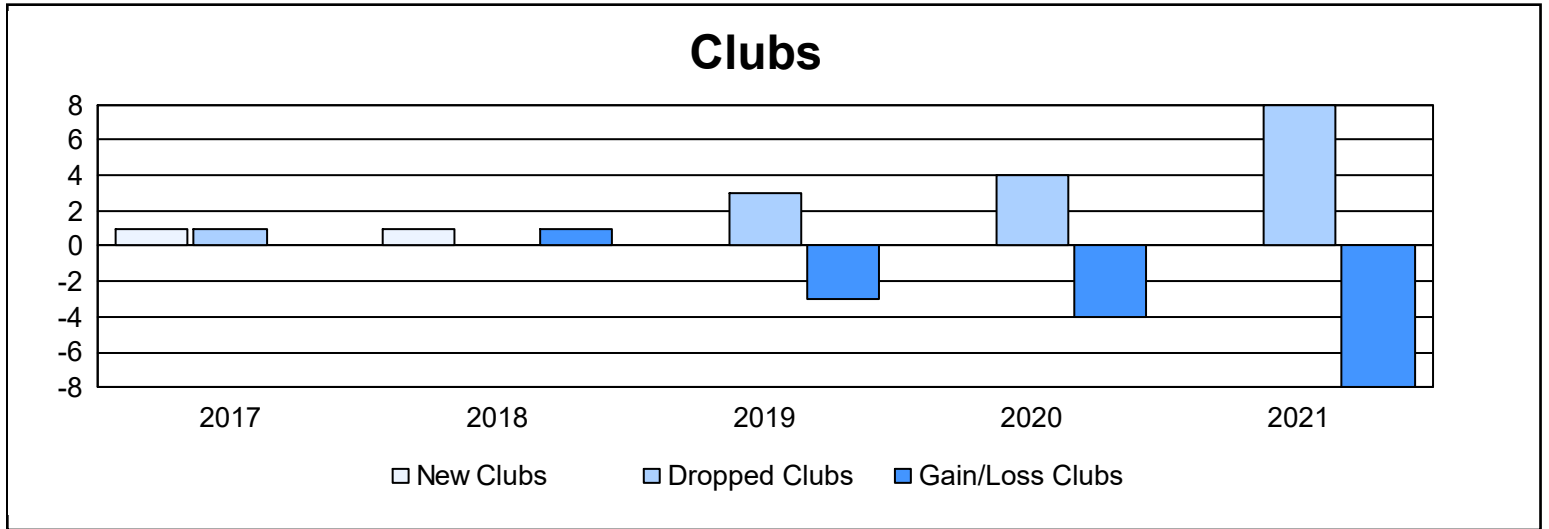

Year	New Clubs	Dropped Clubs	Gain/ Loss Clubs	New Members	Charter Members	Reinstate Members	Transfer Members	Total Member Added	Total Members Dropped	Gain/ Loss Members
2016-2017	1	1	0	185	26	1	6	218	254	-36
2017-2018	1	0	1	247	23	7	7	284	230	54
2018-2019	0	3	-3	117	1	8	9	135	215	-80
2019-2020	0	4	-4	93	0	2	3	98	204	-106
2020-2021	0	8	-8	65	0	4	4	73	276	-203
<b>Average</b>	<b>0</b>	<b>3</b>	<b>-3</b>	<b>141</b>	<b>10</b>	<b>4</b>	<b>6</b>	<b>162</b>	<b>236</b>	<b>-74</b>

### Membership Composition June 2021 Cumulative